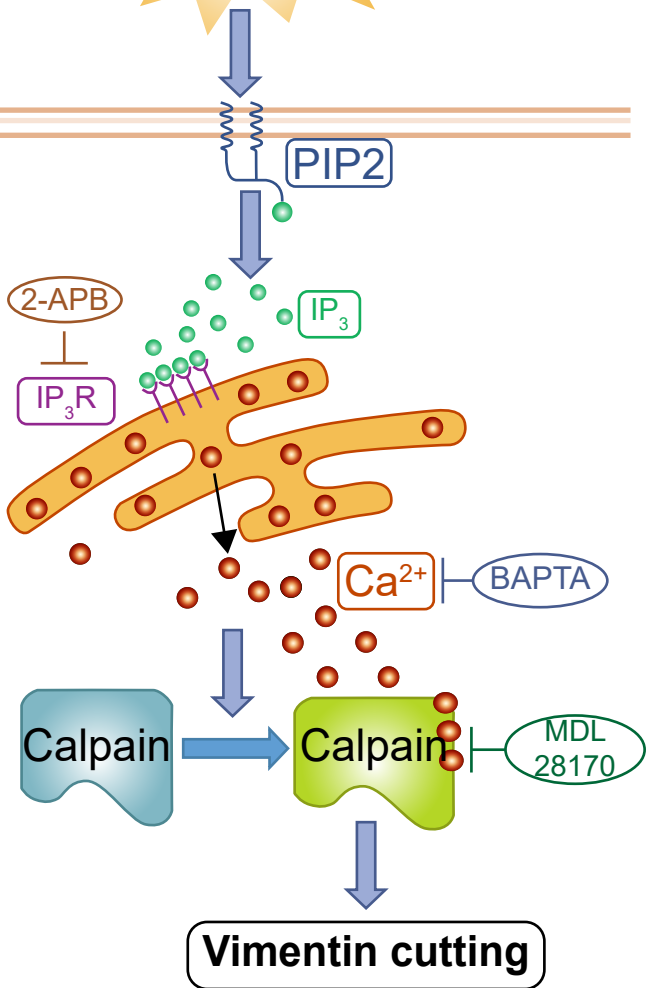

Hypotonicity

ILLUSTRATION CREATION REPORT

Job code: CATER_352

Your **Illustration** has been created by our graphics expert based on your instructions and preferences. If you have any questions or comments about this, please let us know.

Summary of specifications for the Illustration

Parameters	Specifications
Orientation	Portrait
Height (inches / cm)	153.5
Width (inches / cm)	90
Resolution (+ max print size)	1000
File formats provided	TIFF/EPS/PDF